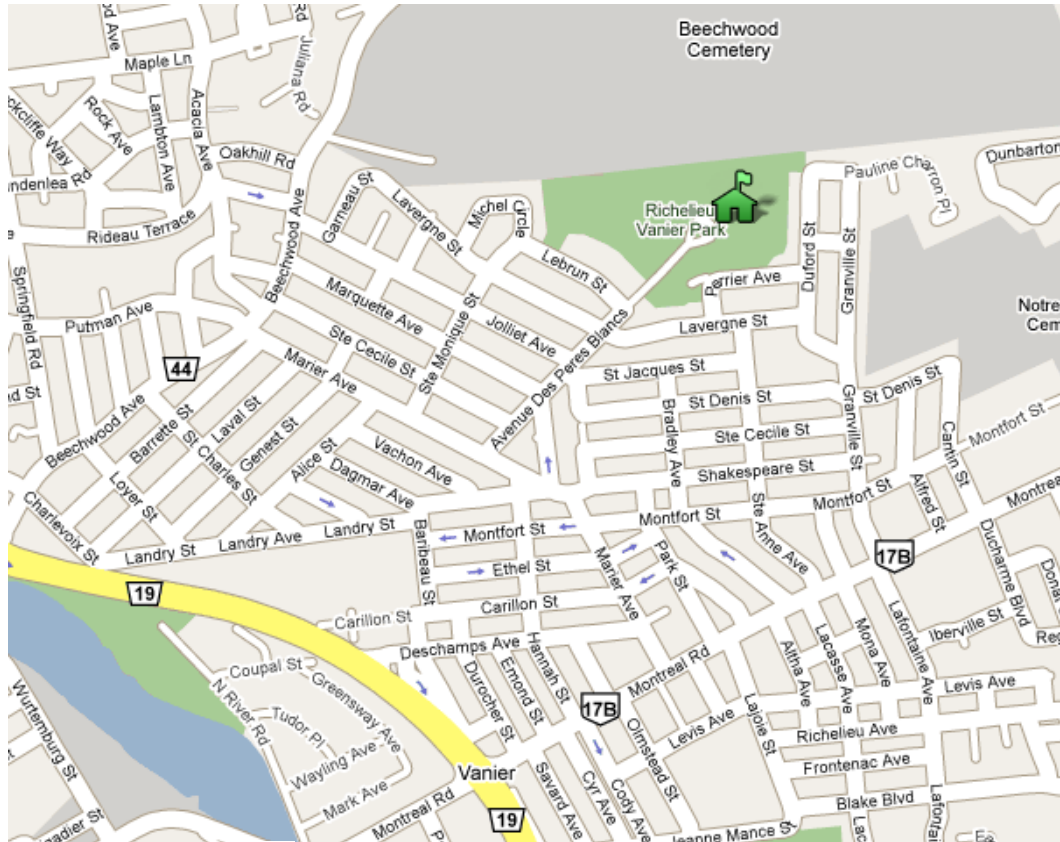

2009 Winter Seminar & Workshop Series (MAPS)

Richelieu - Vanier Community Centre
300 des pères-blancs Avenue: Salle d'accueil

Richelieu - Vanier Community Centre
300 des pères-blancs Avenue: Salle d'accueil